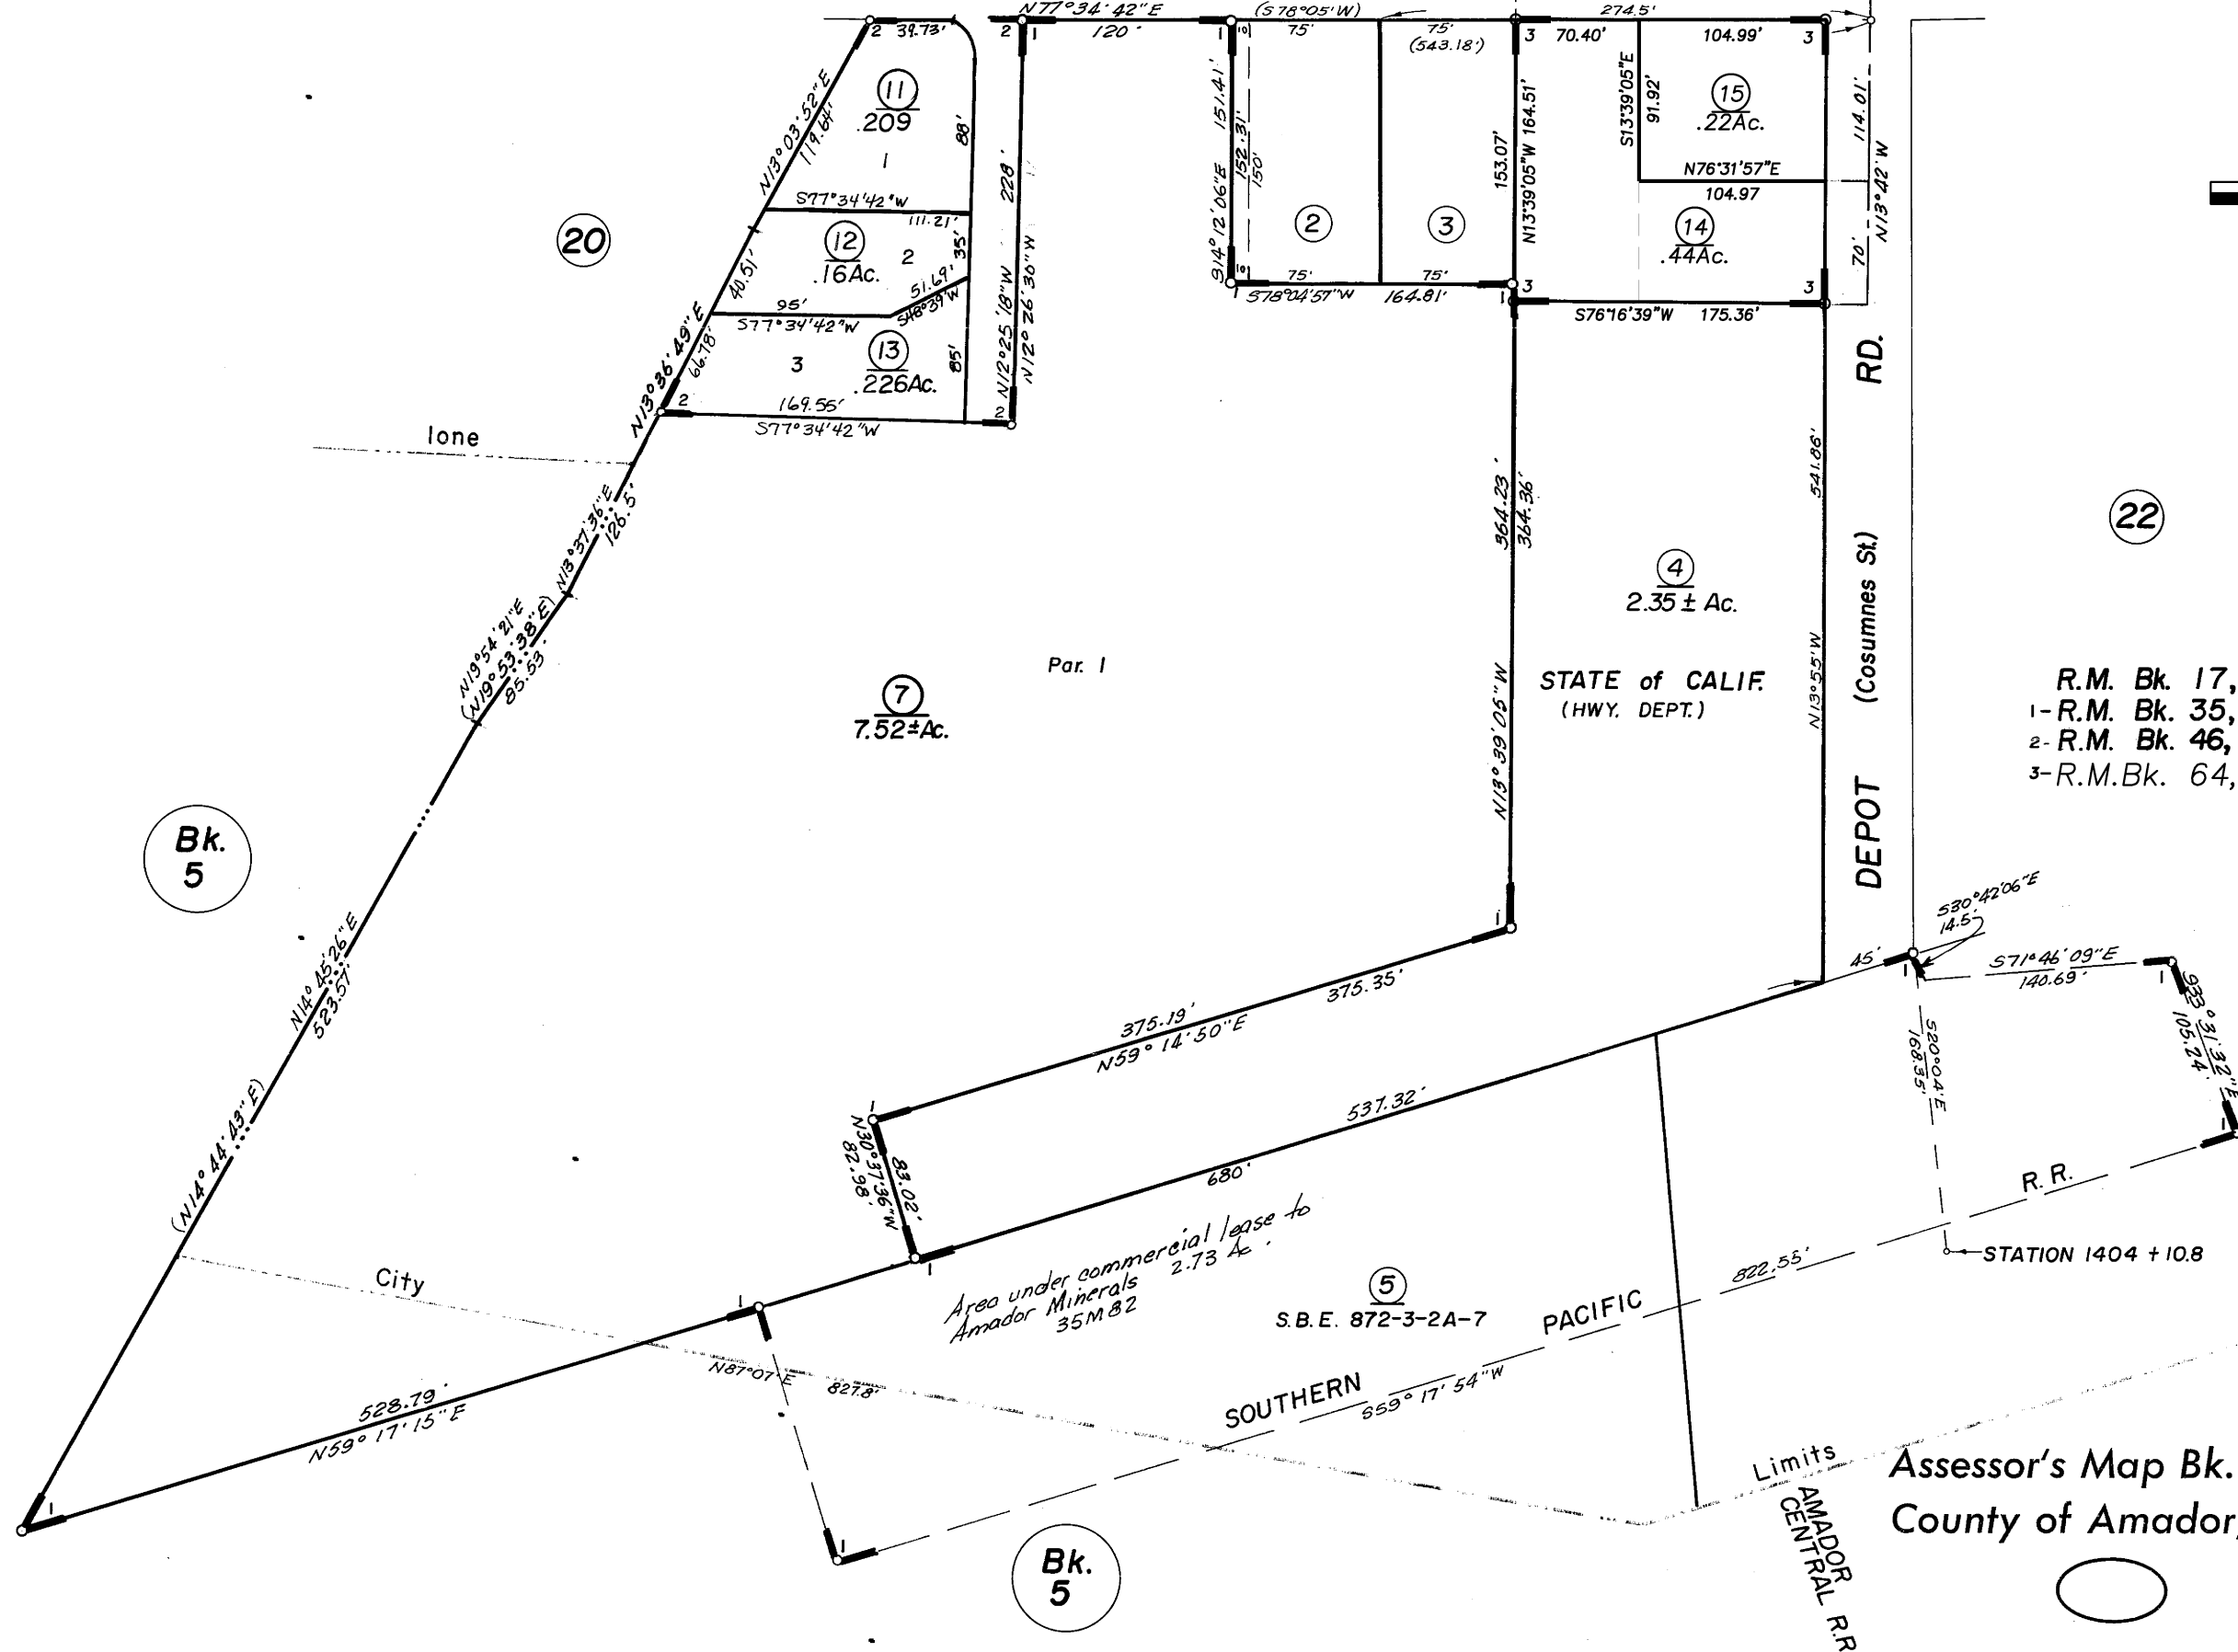

12

OLD STOCKTON - IONE (MARLETTE ST.) HWY.

- R.M. Bk. 17, Pg. 48
- 1- R.M. Bk. 35, Pg. 82
- 2- R.M. Bk. 46, Pg. 8 (12/12/91)
- 3- R.M. Bk. 64, Pg. 62 (04/14/16)

Assessor's Map Bk. 4 , Pg. 21
County of Amador, Calif.