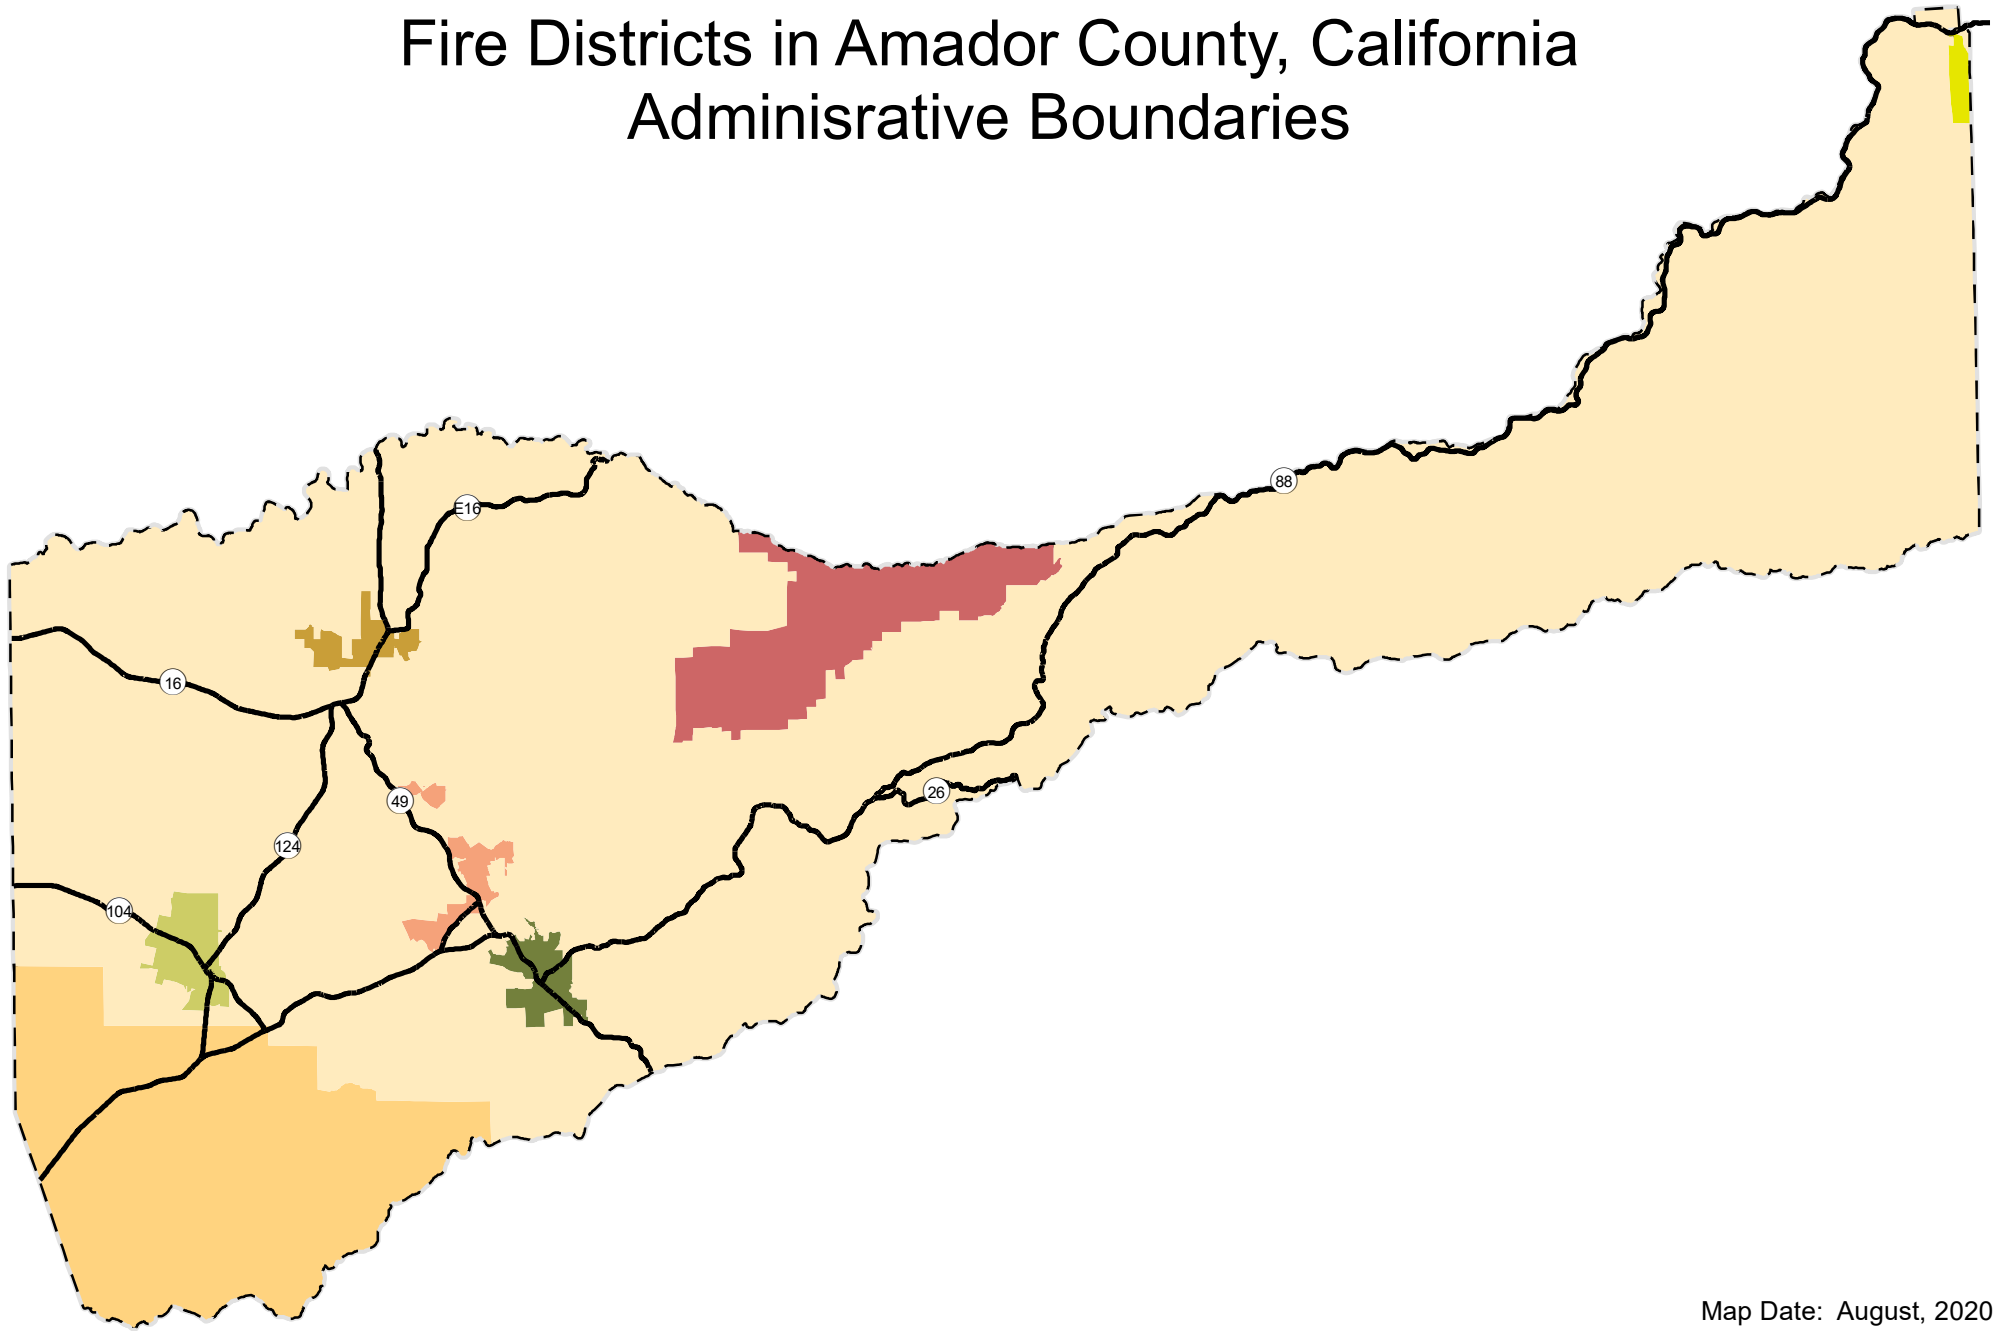

Fire Districts in Amador County, California

Administrative Boundaries

Map Date: August, 2020

- | | | | |
|--------------------------|--------------------|------------------|----------------|
| Fire Protection District | Jackson FPD | Lockwood FPD | State Highways |
| Amador FPD | Jackson Valley FPD | Plymouth FPD | Amador County |
| Ione FPD | Kirkwood FPD | Sutter Creek FPD | |

Map created for Amador LAFCO by: Cindy Engel, GIS Coordinator
 Amador County Transportation Commission
 117 Valley View Way, Sutter Creek CA 95685 (209) 267-2282

The Amador County Transportation Commission and Amador County assume no responsibility arising from the use of this information. MAPS AND ASSOCIATED DATA ARE PROVIDED WITHOUT WARRANTY OF ANY KIND, expressed or implied, including, but not limited to, the implied warranties of merchantability and fitness for a particular purpose. Do not make any business decisions based on this data before validating your decision with the appropriate County office.