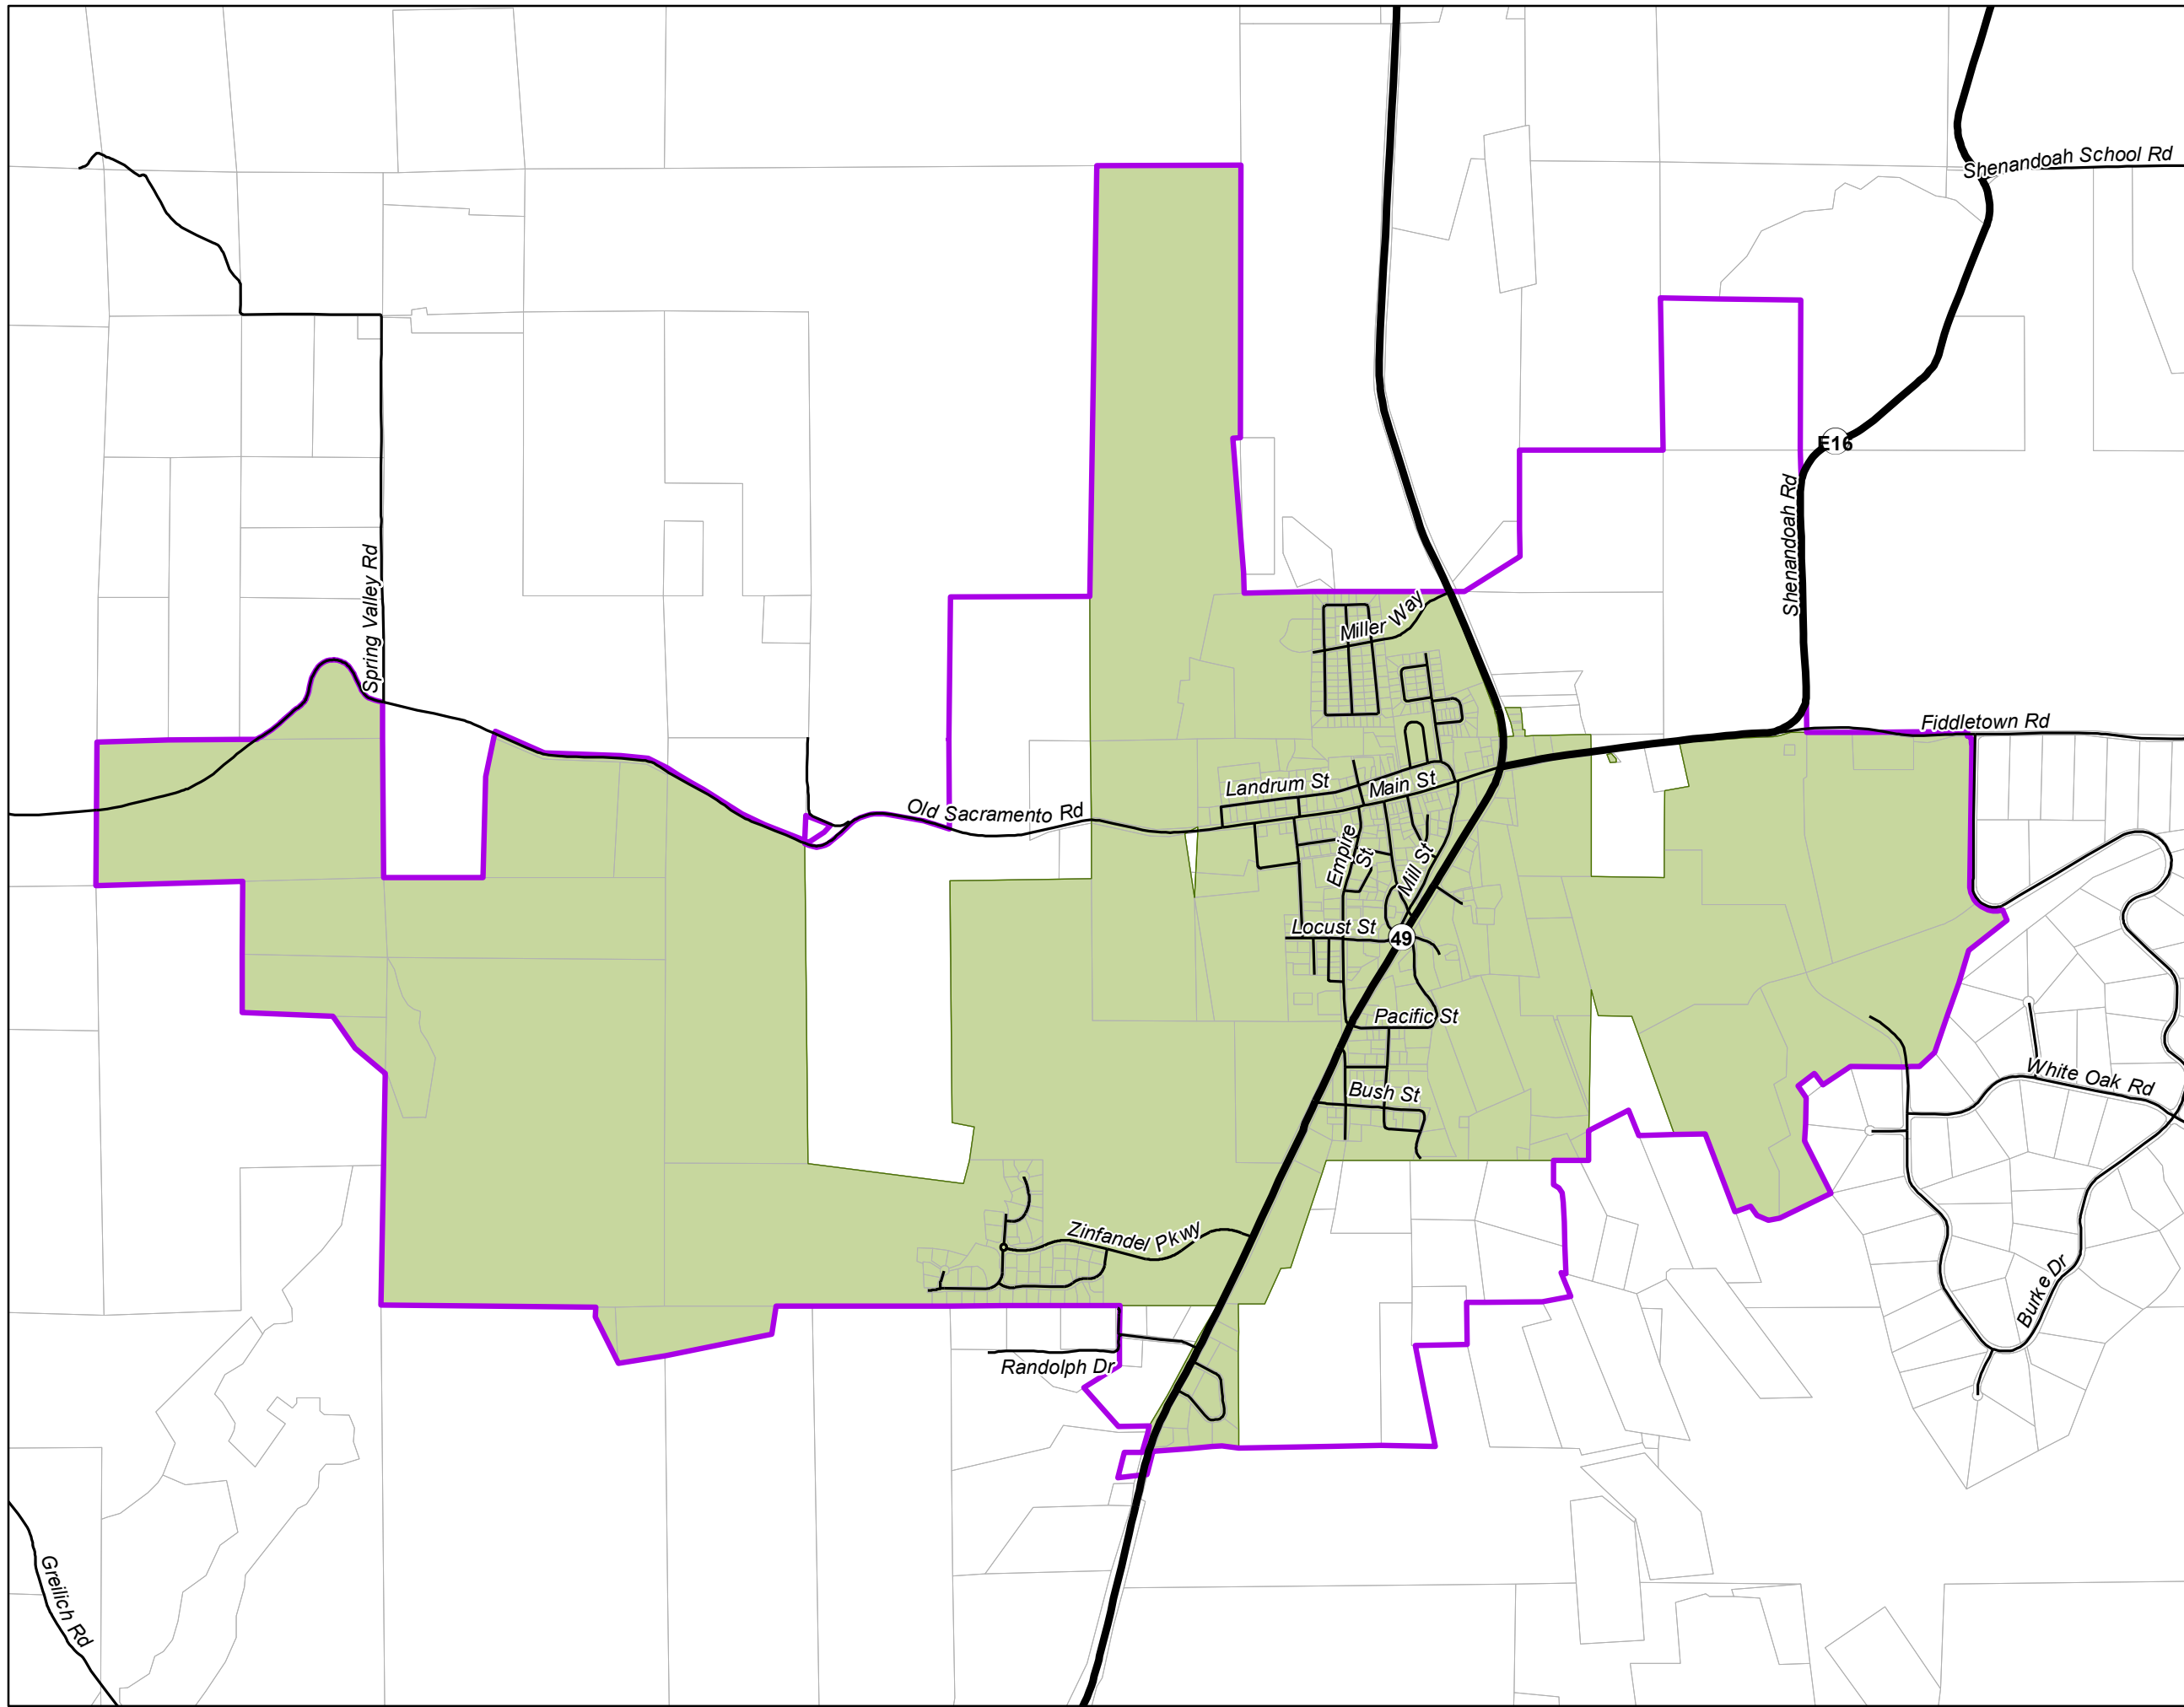

Plymouth, California

City Limits and Sphere of Influence

- State Highway
- Road
- Sphere of Influence
- Parcel
- City Limits

1:18,000

Map date: February 3, 2021

map by: Cindy Engel, GIS Coordinator
Amador County Transportation Commission
117 Valley View Way, Sutter Creek CA 95685
(209) 267-2282

The Amador County Transportation Commission and Amador Local Agency Formation Commission assume no responsibility arising from the use of this information. THE MAPS AND ASSOCIATED DATA ARE PROVIDED WITHOUT WARRANTY OF ANY KIND, expressed or implied, including, but not limited to, the implied warranties of merchantability and fitness for a particular purpose. Do not make any business decisions based on this data before validating your decision with the appropriate County office.