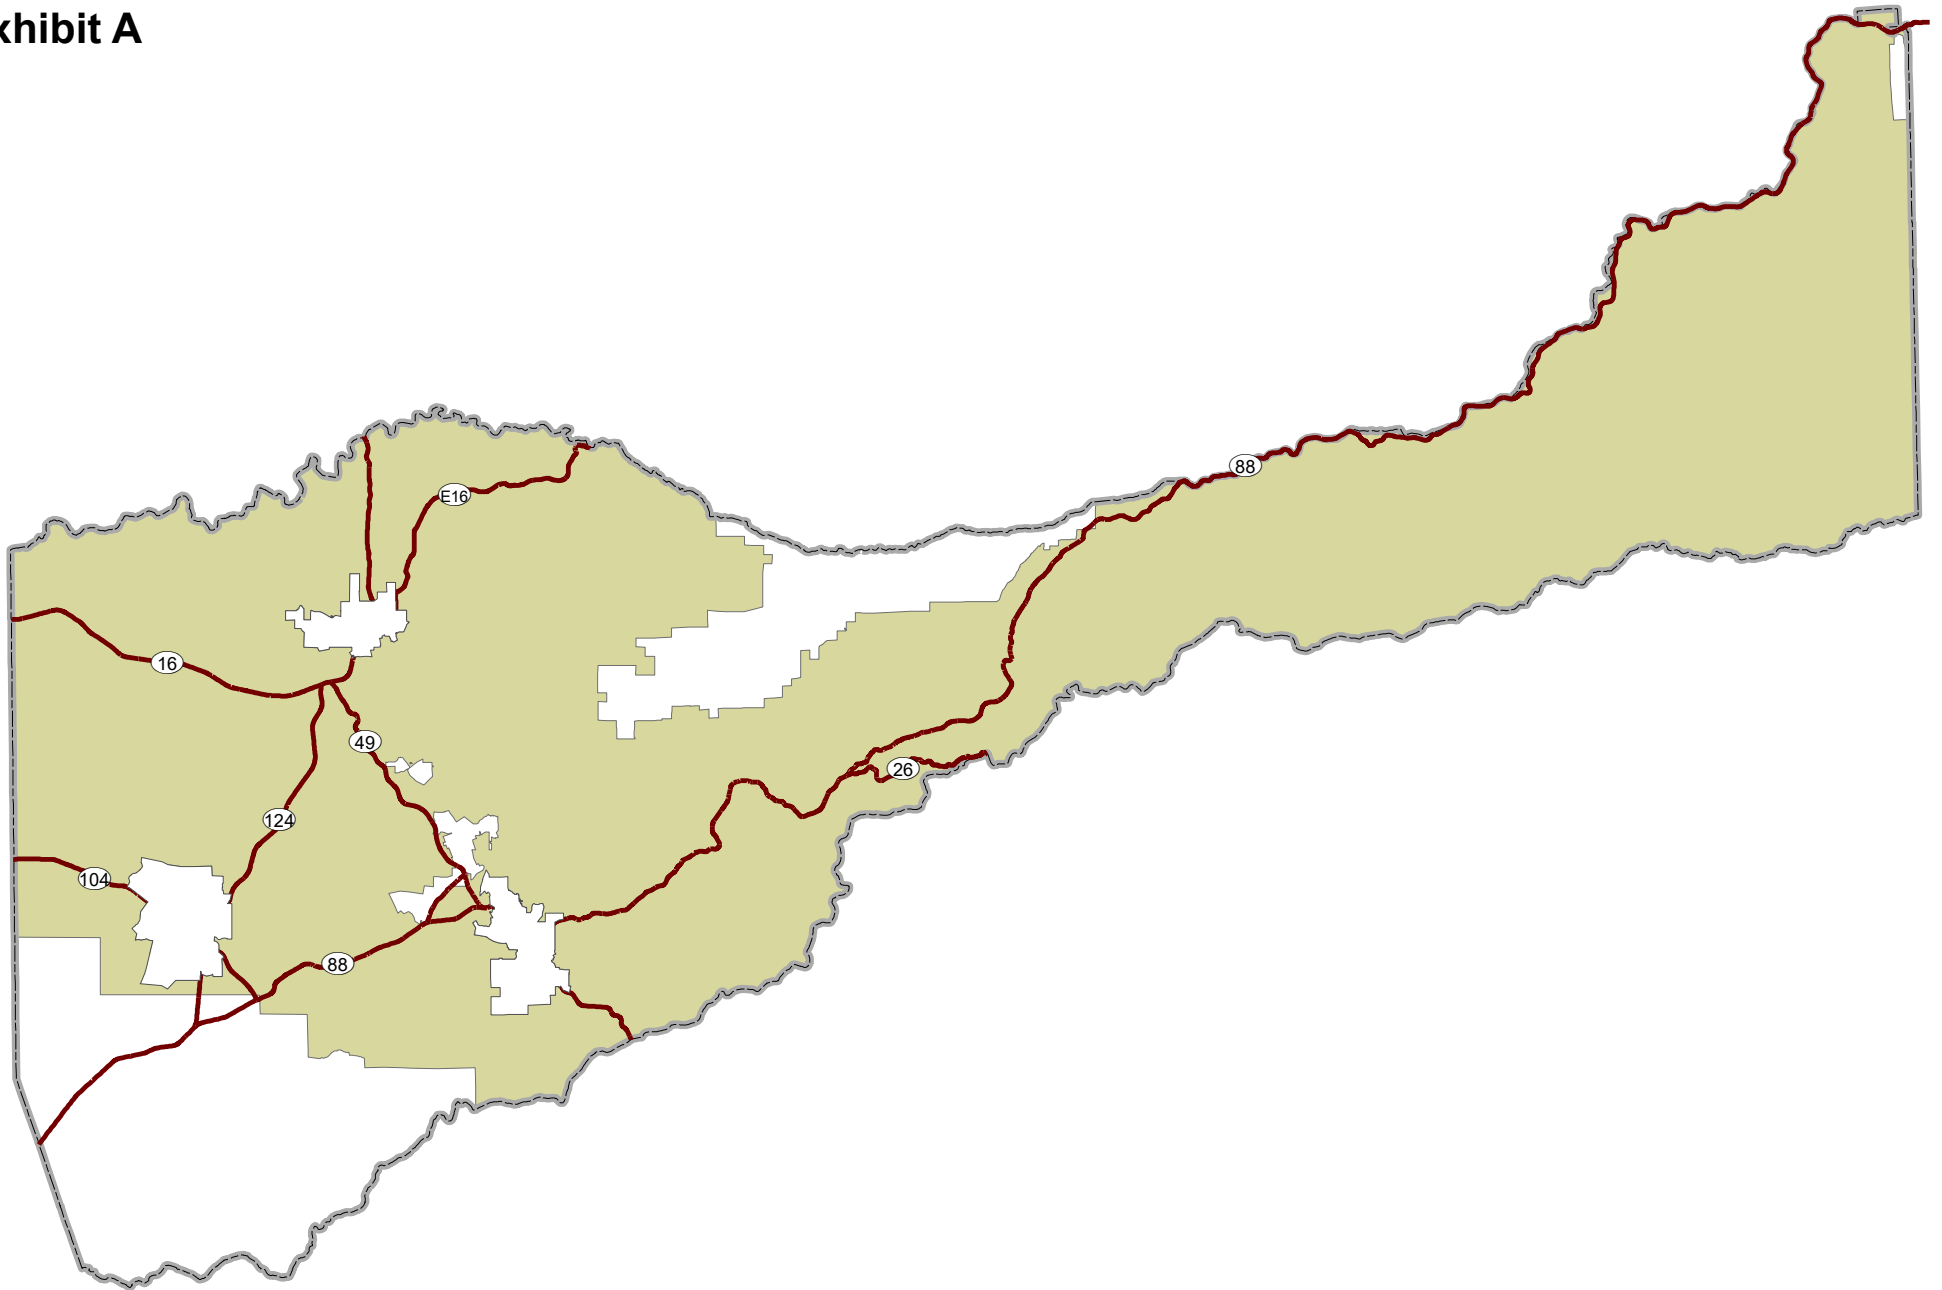

# Exhibit A

-  AFPD SOI
-  State Highway
-  Amador County

## Amador Fire Protection District Sphere of Influence

LAFCO Project # 338  
LAFCO Resolution #2021-10  
November 18, 2021

Map created November 8, 2021 for Amador LAFCO by:  
Amador County Transportation Commission, GIS staff  
117 Valley View Way, Sutter Creek CA 95685 (209) 267-2282

**NOTE:** The Amador Local Agency Formation Commission and The Amador County Transportation Commission assumes no responsibility arising from the use of this information. THE MAPS AND ASSOCIATED DATA ARE PROVIDED WITHOUT WARRANTY OF ANY KIND, expressed or implied, including, but not limited to, the implied warranties of merchantability and fitness for a particular purpose. Do not make any business decisions based on this data before validating your decision with the appropriate County office.