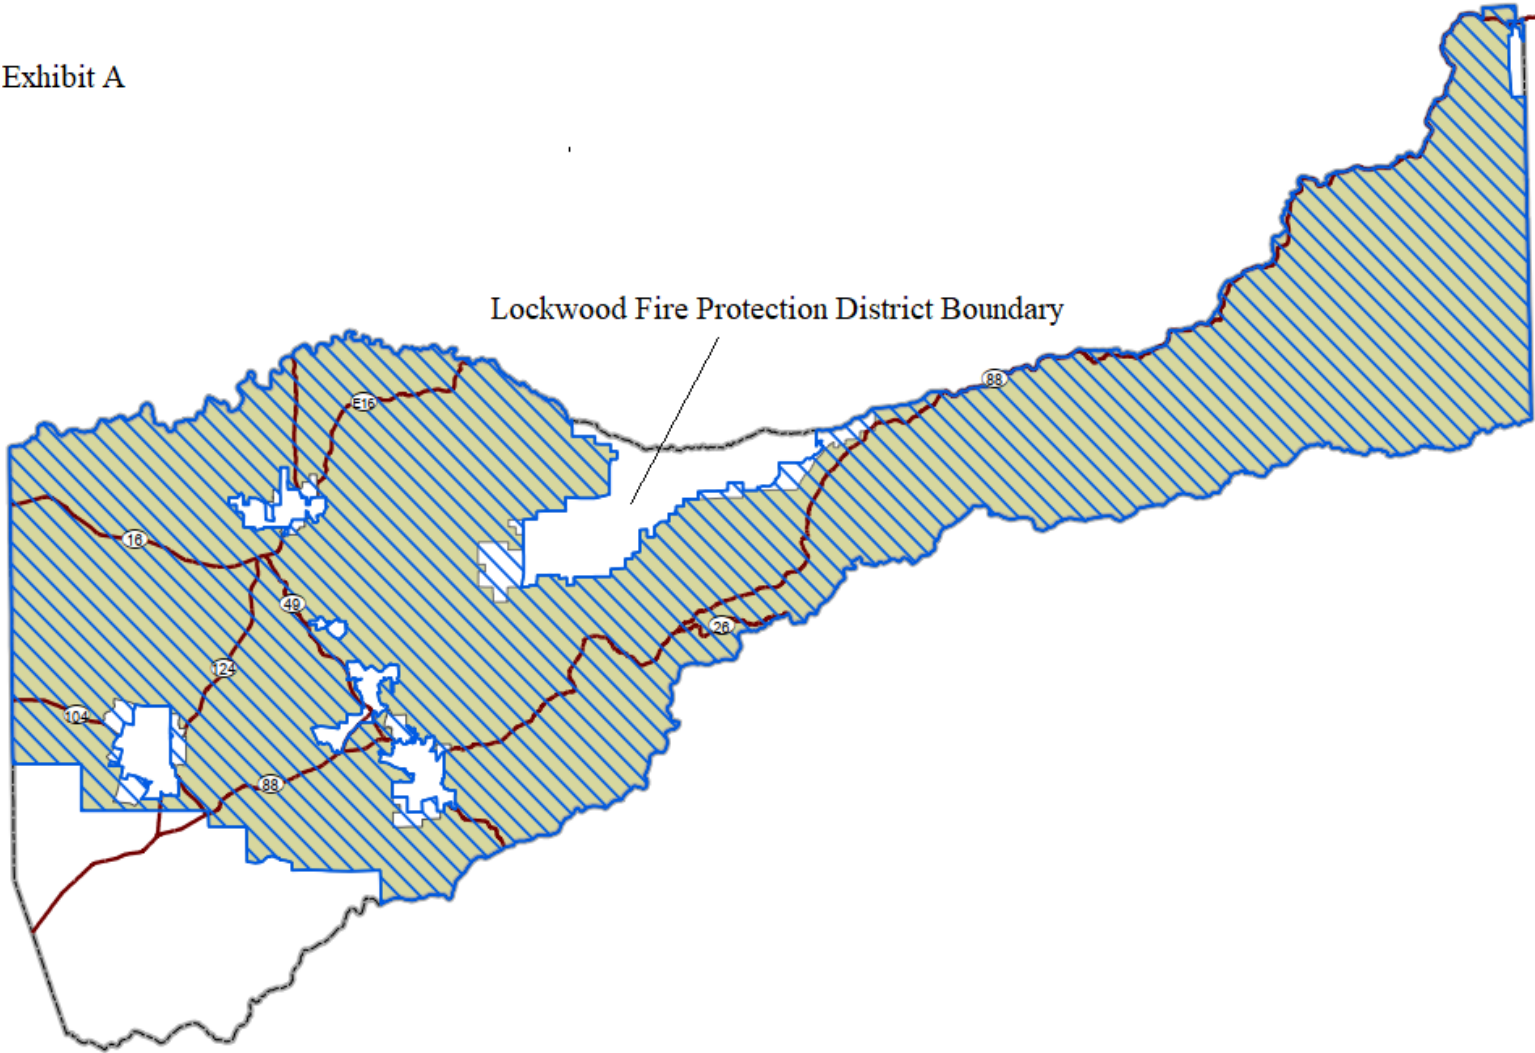

Exhibit A

- AFPD Boundary
- AFPD SOI
- State Highway
- Amador County

Amador Fire Protection District District Boundary and Sphere of Influence