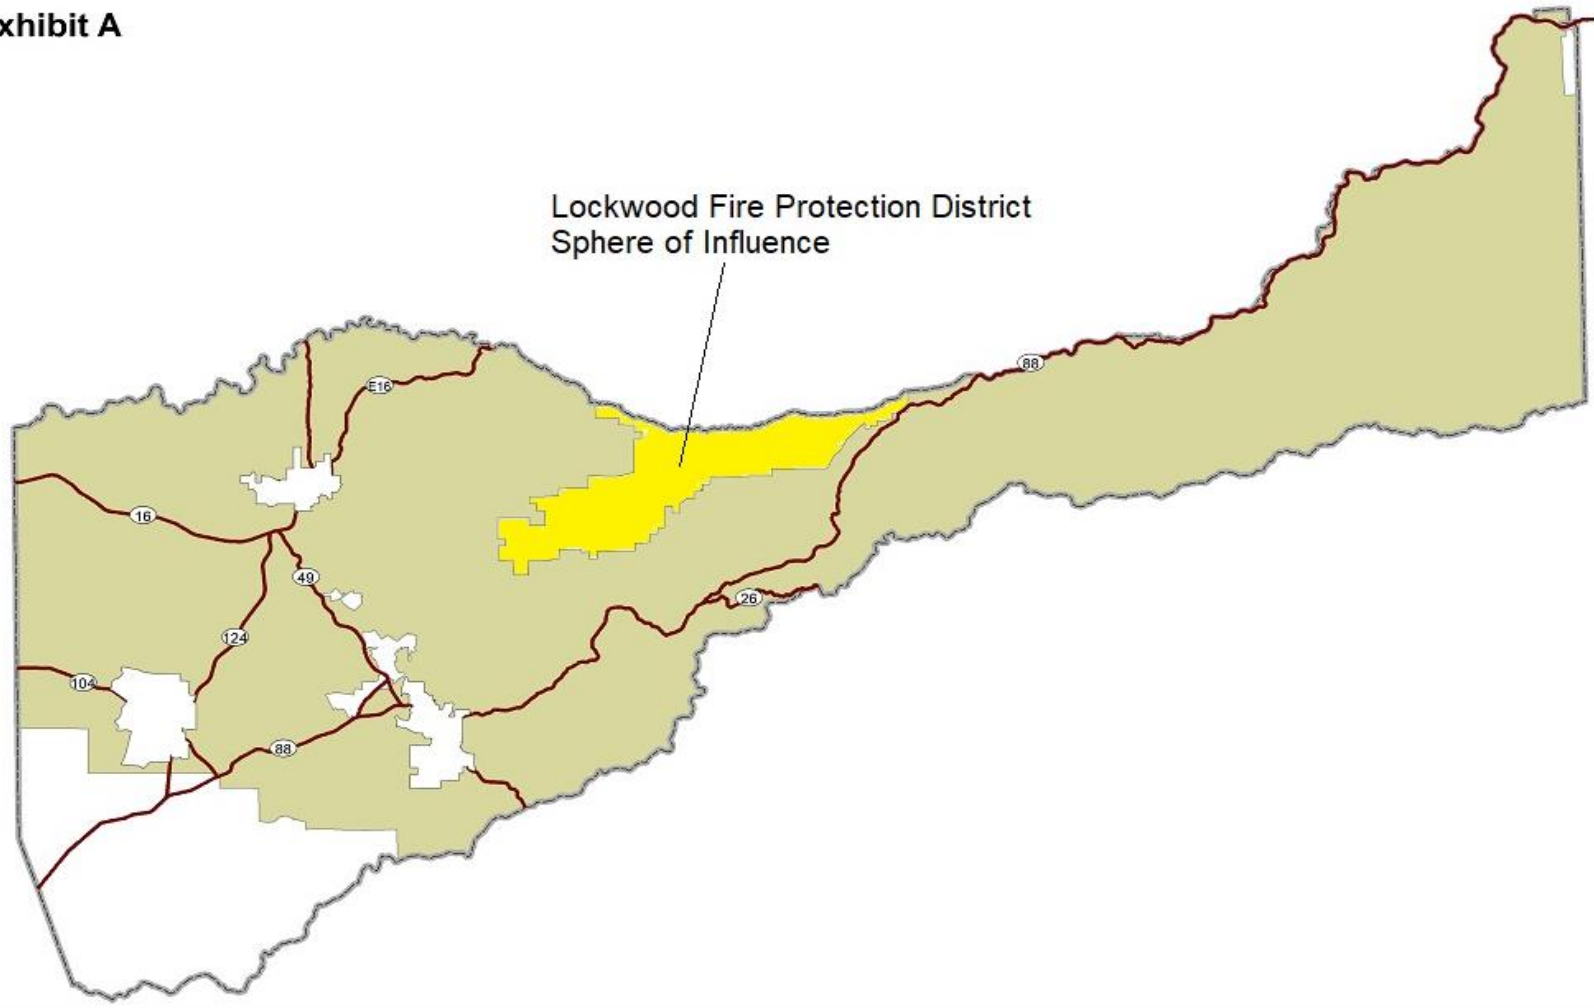

Exhibit A

Amador Fire Protection District
Sphere of Influence
LAFCO Project # 343
September 19, 2024

- AFPD SOI
- State Highway
- Amador County

Map created November 8, 2021 for Amador LAFCO by:
Amador County Transportation Commission, GIS staff
117 Valley View Way, Sutter Creek CA 95685 (209) 267-2282