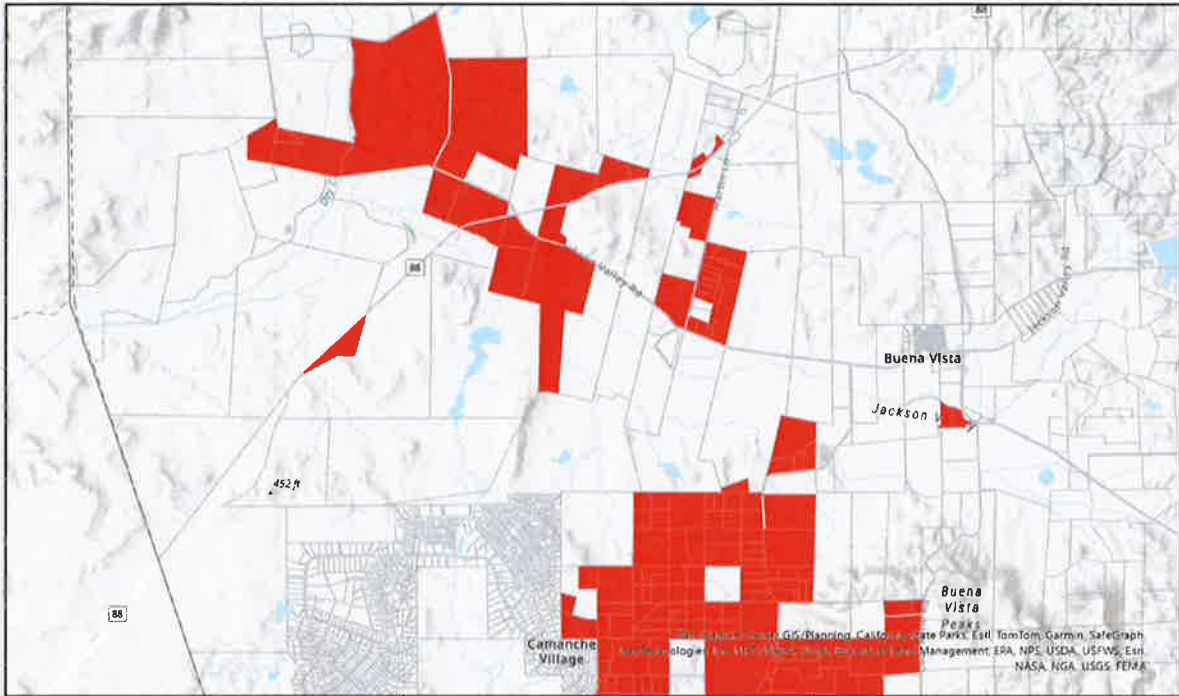

Legend

- AmadorBoundary
- Assessor Parcels
- District 2 Project Parcels

**Zone Change (ZC-24;6-3)
X to R1A, Single-family
Residential & Agricultural
(Subject parcels in red)**

Legend

- AmadorBoundary
- Assessor Parcels
- District 2 project parcels

(ORI

Zone Change (ZC-24;6-3)
X to R1A, Single-family
Residential & Agricultural

0 0.28 0.55 1.1 1.65 2.2 Miles

Legend

- AmadorBoundary
- Assessor Parcels
- District 2 Project Parcels

Zone Change (ZC-24;6-3)
X to R1A, Single-family
Residential & Agricultural