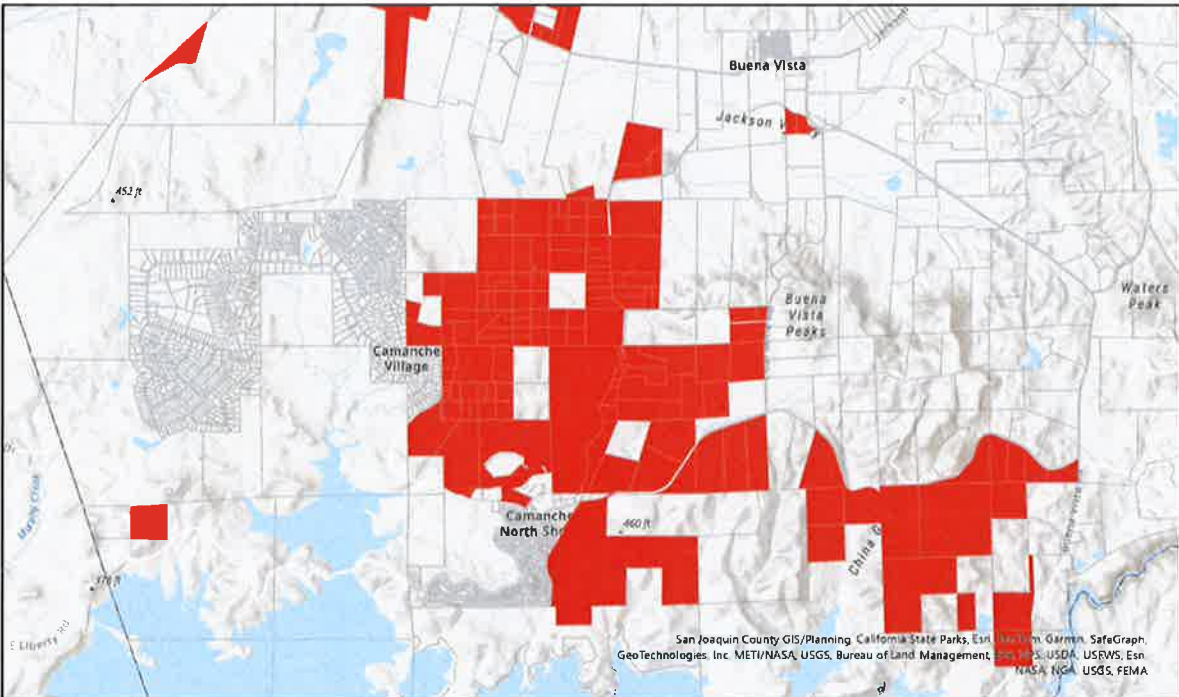

(ORI

Zone Change (ZC-24;6-3)
X to R1A, Single-family
Residential & Agricultural

0 0.28 0.55 1.1 1.65 2.2 Miles

Legend

- AmadorBoundary
- Assessor Parcels
- District 2 Project Parcels

Zone Change (ZC-24;6-3)
X to R1A, Single-family
Residential & Agricultural

0 0.28 0.55 1.1 1.65 2.2 Miles

Legend

- AmadorBoundary
- Assessor Parcels
- District 2 Project Parcels